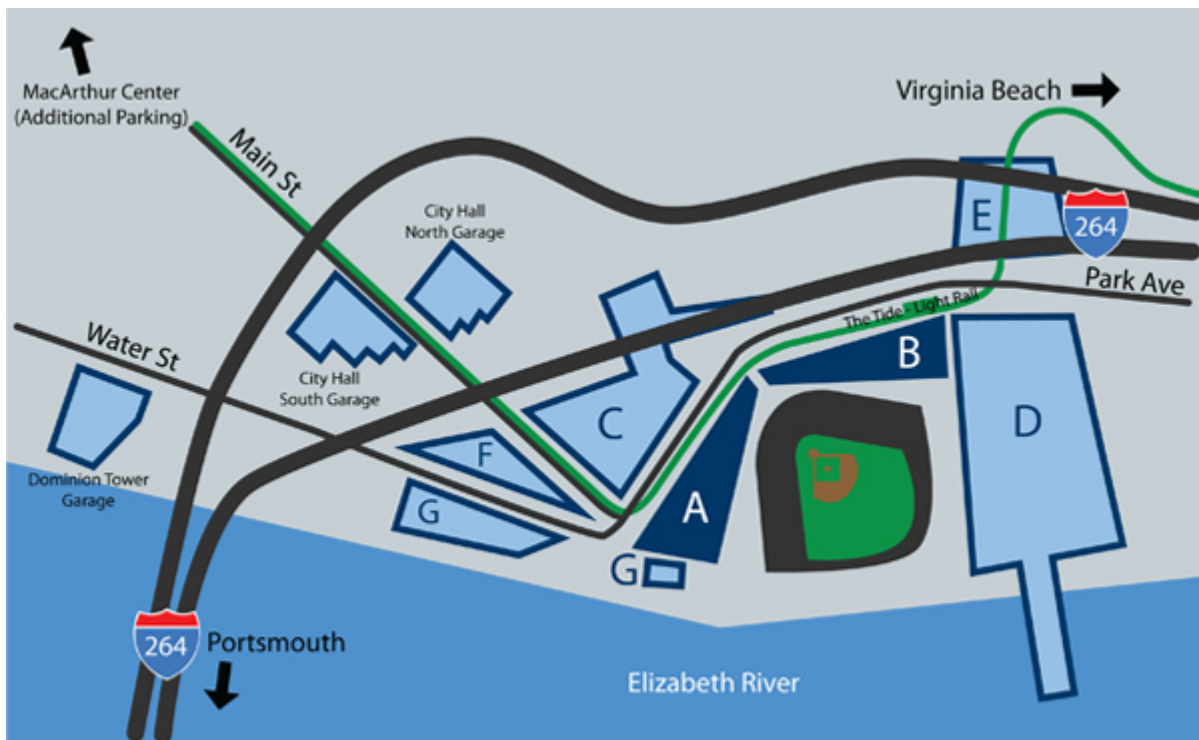

Ticket Pick Up and Parking Information for Community Family Day:

SEVA-CAI will have a table at picnic area entrance from parking lot D. Pick up your tickets at the table starting at 6:15pm. See information below:

The postal address for Harbor Park is **150 Park Ave, Norfolk, VA 23510**.

### Stadium Parking Information:

The city of Norfolk charges \$5.00 per vehicle for home games at Harbor Park. The city of Norfolk reserves the right to raise the price at any time. If you're a frequent visitor, you can save money by purchasing a parking pass. Call the Tides office at 757-622-2222 for more information.

### Tips for Avoiding Traffic:

Several times each season, larger crowds create significant congestion around Harbor Park, especially on Park Ave close to game time. If you want to play it safe, arrive early. Otherwise, you can avoid sitting in traffic by going directly to other parking options like **Dominion Tower** or **MacArthur Center**. Plus, keep in mind that **The Tide** has plenty of Park and Ride lots and a station immediately outside Harbor Park.